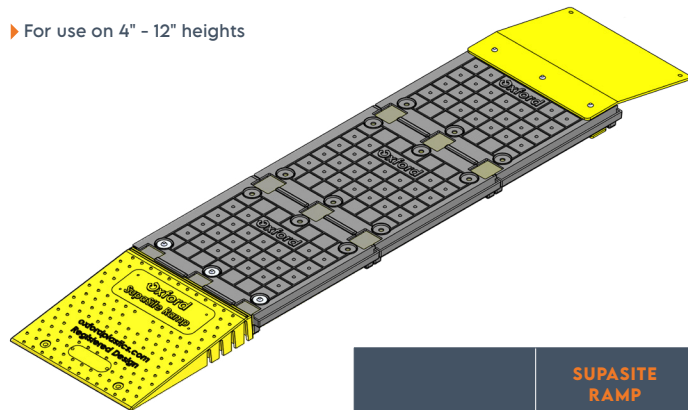

SUPASITE RAMP

SITE RAMP

The SupaSite Ramp is a versatile heavy-duty ramp for up to 6600lbs machines and vehicles. Replacing bespoke timber ramps and heavy steel alternatives.

PRODUCT RANGE

SUPASITE RAMP

Usage Benefits

- ▶ Replaces bespoke handmade plywood ramps
- ▶ Gives ramp access for pallet trucks & MEWPs (Mobile work platforms)
- ▶ Reusable, repairable & recyclable
- ▶ 6600lbs working load
- ▶ For use on 4" - 12" heights
- ▶ Min. 2:1 safety factor
- ▶ Non-slip top surface
- ▶ Modular, 16" wide sections
- ▶ One-person installation, quick to deploy in sections that link easily

	SUPASITE RAMP
Product No.	0916
Width	16"
Length	73"
Height	4" - 12"
Weight	42lbs
Quantity / Pallet	15
Color	Yellow & Gray