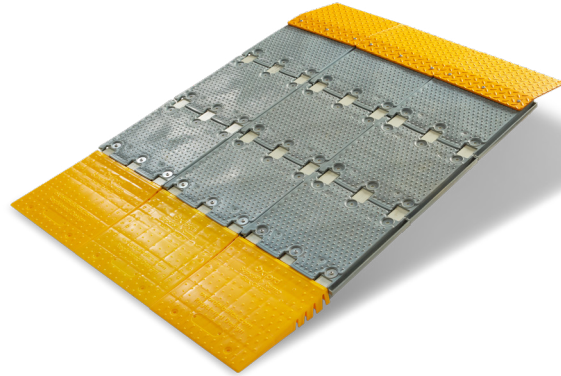

SUPASITE RAMP

SITE RAMP

The SupaSite Ramp is a versatile heavy-duty ramp for up to 2-tonne machines and vehicles. Replacing bespoke timber ramps and heavy steel alternatives.

PRODUCT RANGE

SUPASITE RAMP

Usage Benefits

- ▶ Replaces bespoke handmade plywood ramps
- ▶ Gives ramp access for pallet trucks & MEWPs (Mobile work platforms)
- ▶ Reusable, repairable & recyclable
- ▶ 2T working load
- ▶ For use on 100 - 300mm heights
- ▶ Min. 2:1 safety factor
- ▶ Non-slip top surface
- ▶ Modular, 400mm wide sections
- ▶ One-person installation, quick to deploy in sections that link easily

	SUPASITE RAMP
Product No.	0916
Width	400mm
Length	1850mm
Height	100-300mm
Weight	24kg
Quantity / Pallet	30
Colour	Yellow & Grey