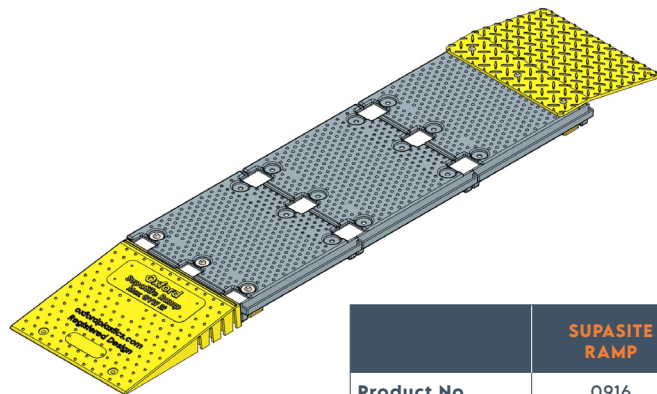

SUPASITE RAMP

SITE RAMP

The SupaSite Ramp is a versatile heavy-duty ramp for up to 2-tonne machines and vehicles. Replacing bespoke timber ramps and heavy steel alternatives.

PRODUCT RANGE

SUPASITE RAMP

Usage Benefits

- ▶ Replaces bespoke handmade plywood ramps
- ▶ Gives ramp access for pallet trucks & MEWPs (Mobile work platforms)
- ▶ Reusable, repairable & recyclable
- ▶ 2T working load
- ▶ For use on 100 - 300mm heights
- ▶ Min. 2:1 safety factor
- ▶ Non-slip top surface
- ▶ Modular, 400mm wide sections
- ▶ One-person installation, quick to deploy in sections that link easily

	SUPASITE RAMP
Product No.	0916
Width	400mm
Length	1850mm
Height	100-300mm
Weight	24kg
Quantity / Pallet	30
Colour	Yellow & Grey