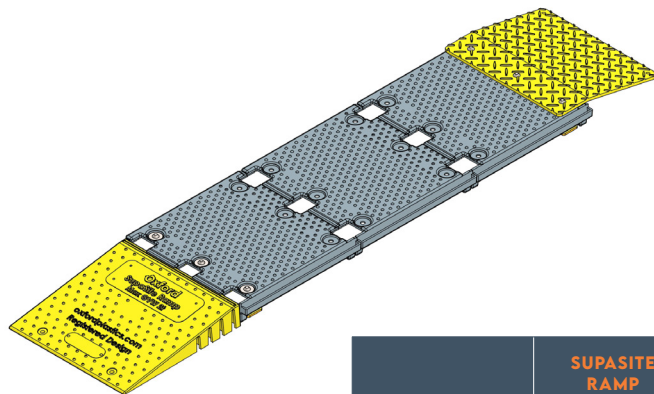

SUPASITE RAMP

SITE RAMP

The SupaSite Ramp is a versatile heavy-duty ramp for up to 4400lbs machines and vehicles. Replacing bespoke timber ramps and heavy steel alternatives.

PRODUCT RANGE

SUPASITE RAMP

Usage Benefits

- ▶ Replaces bespoke handmade plywood ramps
- ▶ Gives ramp access for pallet trucks & MEWPs (Mobile work platforms)
- ▶ Reusable, repairable & recyclable
- ▶ 4400lbs working load
- ▶ Min. 2:1 safety factor
- ▶ Non-slip top surface
- ▶ Modular, 16" wide sections
- ▶ One-person installation, quick to deploy in sections that link easily

| | SUPASITE RAMP |
|-------------------|---------------|
| Product No. | 0916 |
| Width | 16" |
| Length | 73" |
| Height | 4" - 12" |
| Weight | 53lbs |
| Quantity / Pallet | 30 |
| Color | Yellow & Gray |