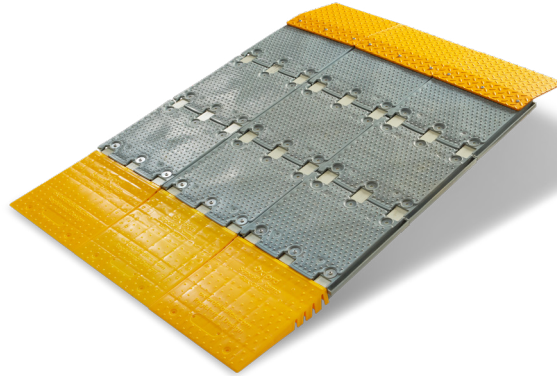

SUPASITE RAMP

SITE RAMP

The SupaSite Ramp is a versatile heavy-duty ramp for up to 4400lbs machines and vehicles. Replacing bespoke timber ramps and heavy steel alternatives.

PRODUCT RANGE

SUPASITE RAMP

Usage Benefits

- ▶ Replaces bespoke handmade plywood ramps
- ▶ Gives ramp access for pallet trucks & MEWPs (Mobile work platforms)
- ▶ Reusable, repairable & recyclable
- ▶ 4400lbs working load
- ▶ Min. 2:1 safety factor
- ▶ Non-slip top surface
- ▶ Modular, 16" wide sections
- ▶ One-person installation, quick to deploy in sections that link easily

| | SUPASITE RAMP |
|-------------------|---------------|
| Product No. | 0916 |
| Width | 16" |
| Length | 73" |
| Height | 4" - 12" |
| Weight | 53lbs |
| Quantity / Pallet | 30 |
| Color | Yellow & Gray |